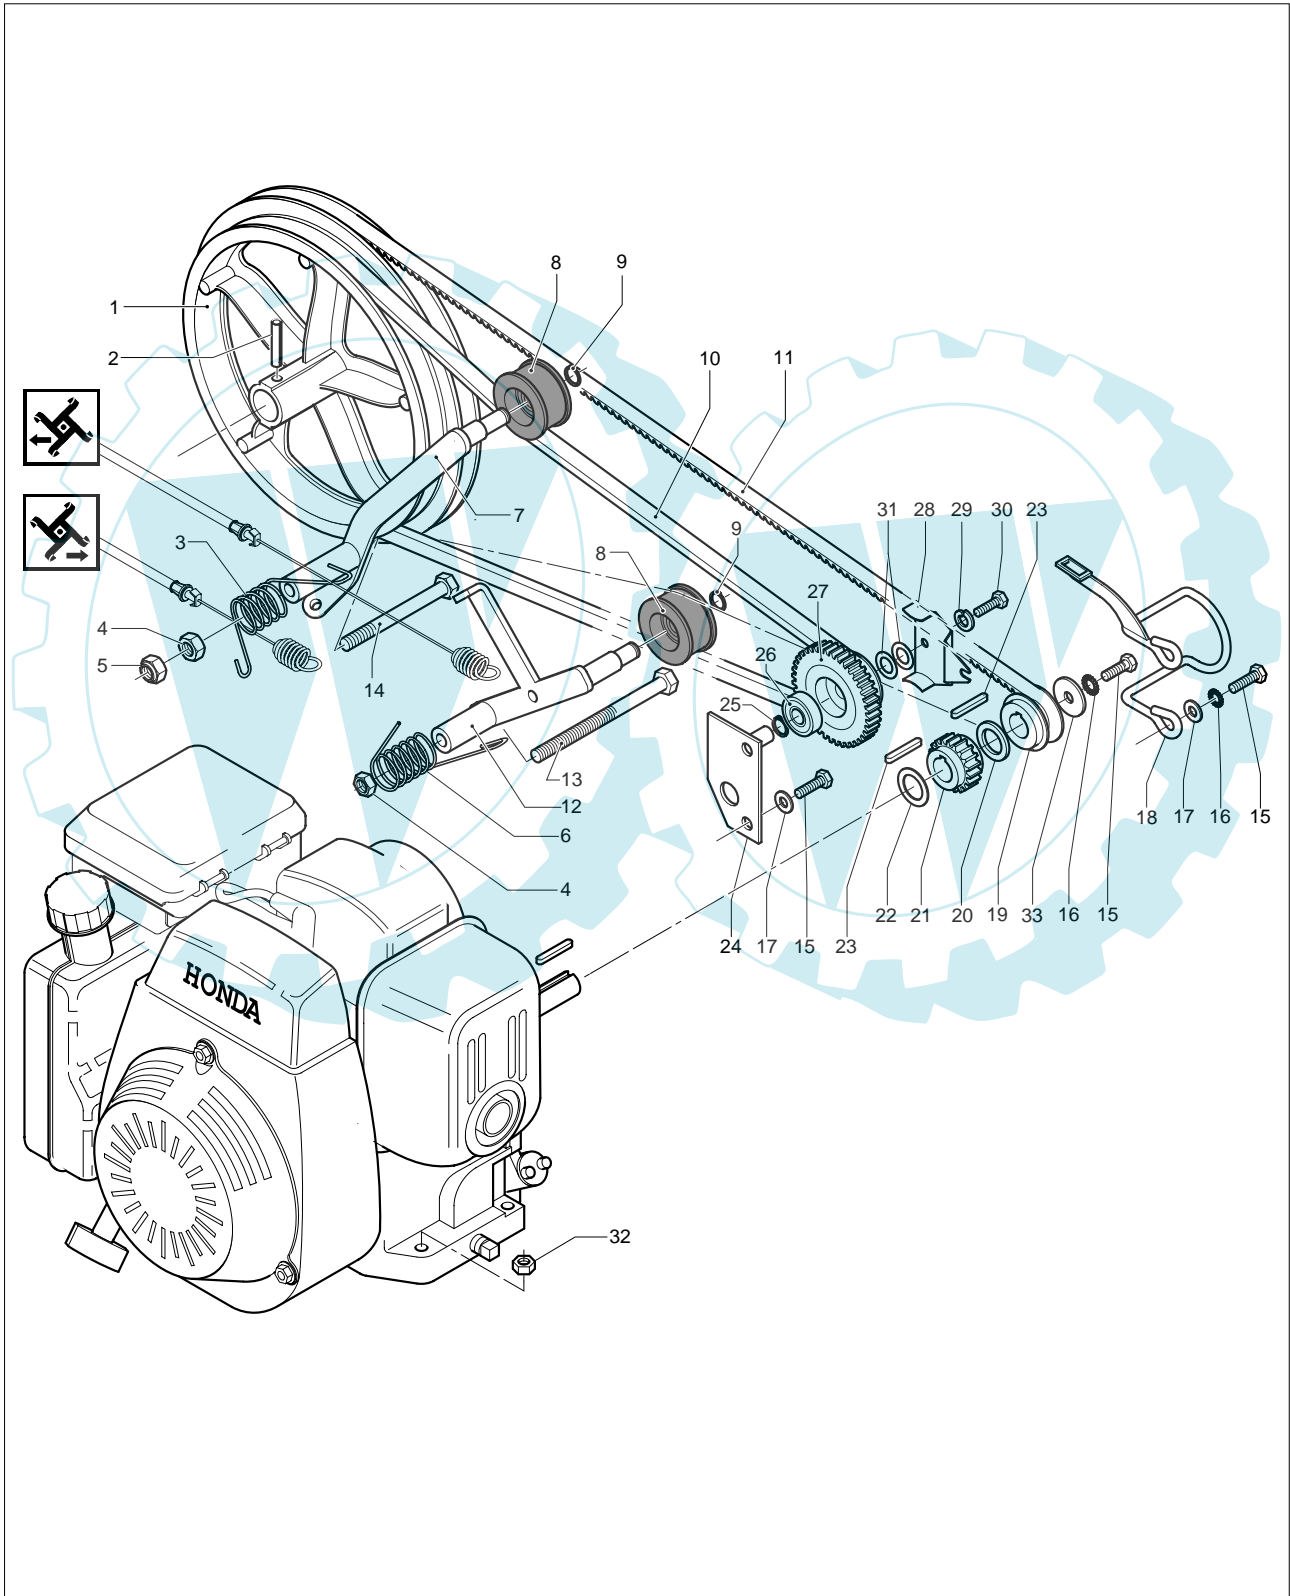

brand	BR ICOMARCHE

date	FEB/04	SHEET 3/4

Model

BGAV 46 H

Product number

9538782-61