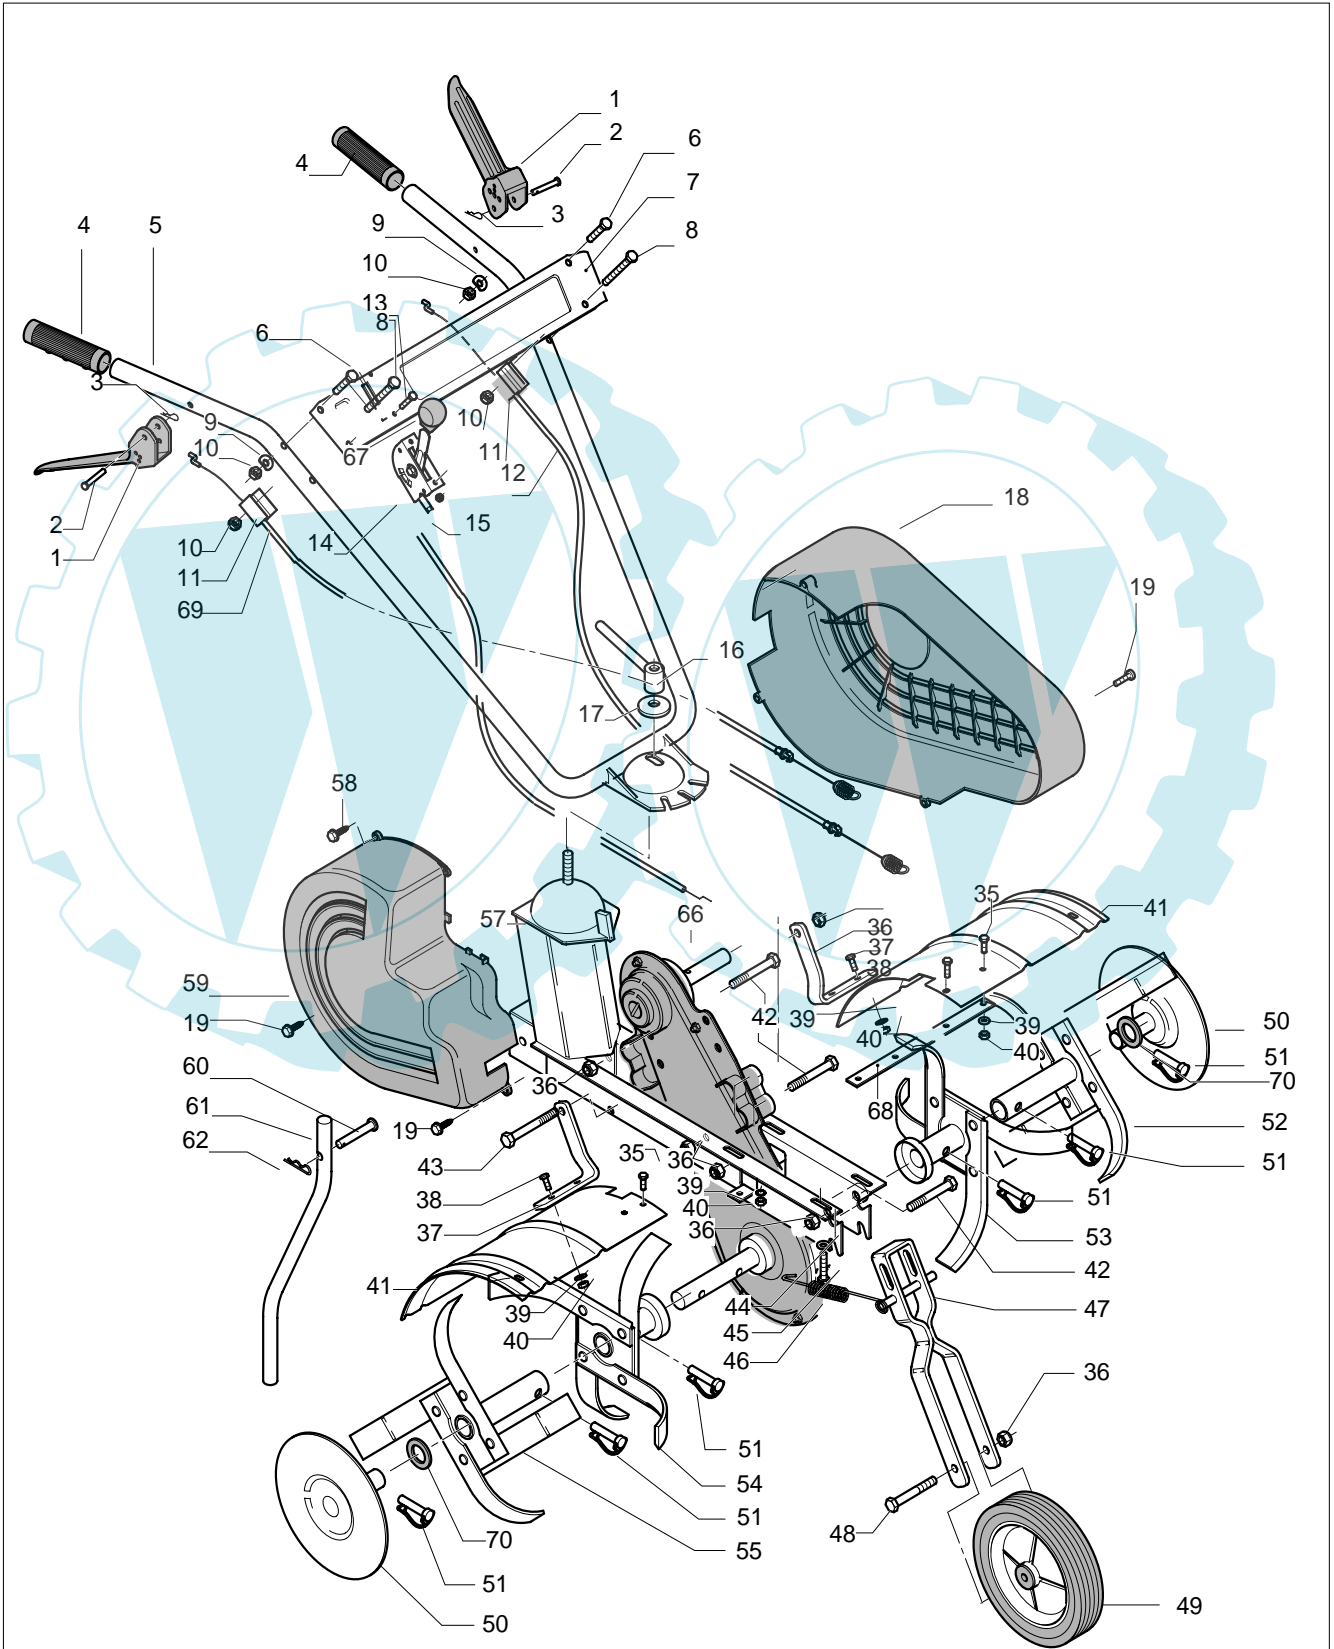

brand	BRICOMARCHE

date	FEB/04	SHEET 1/4

Model	BGAV 46 H

Product number	9538782-61